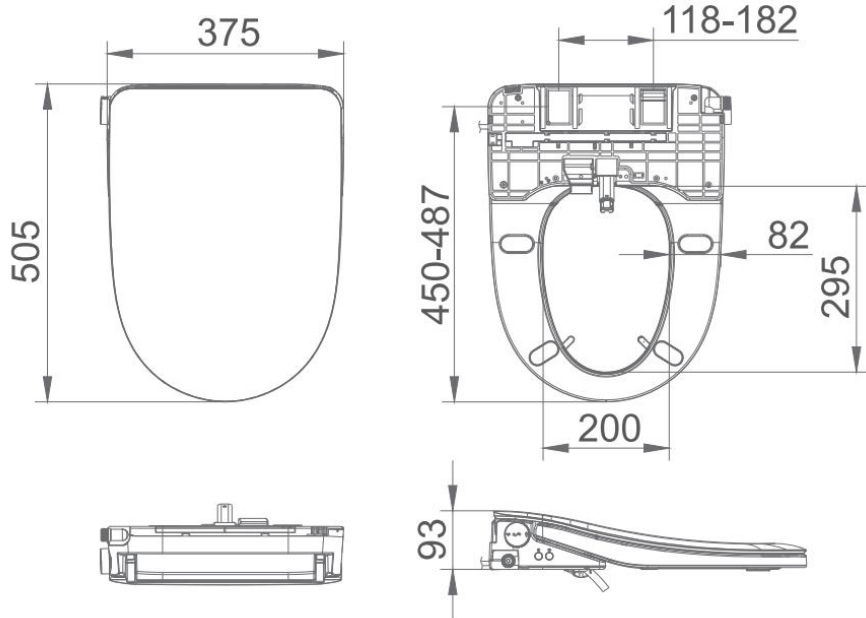

## Thea Standard BS36-S

### SPECIFICATIONS

Colour	White
Size	505X375X93mm
Rate frequency	50Hz
Electrical	220-240V
Material	PP
Weight	4.0Kg
Water Inlet Position	Bottom Inlet
Toilet Cover	Soft closing
Maximum Power	1150W
Pressure of Supplied-Water	0.15-0.75Mpa